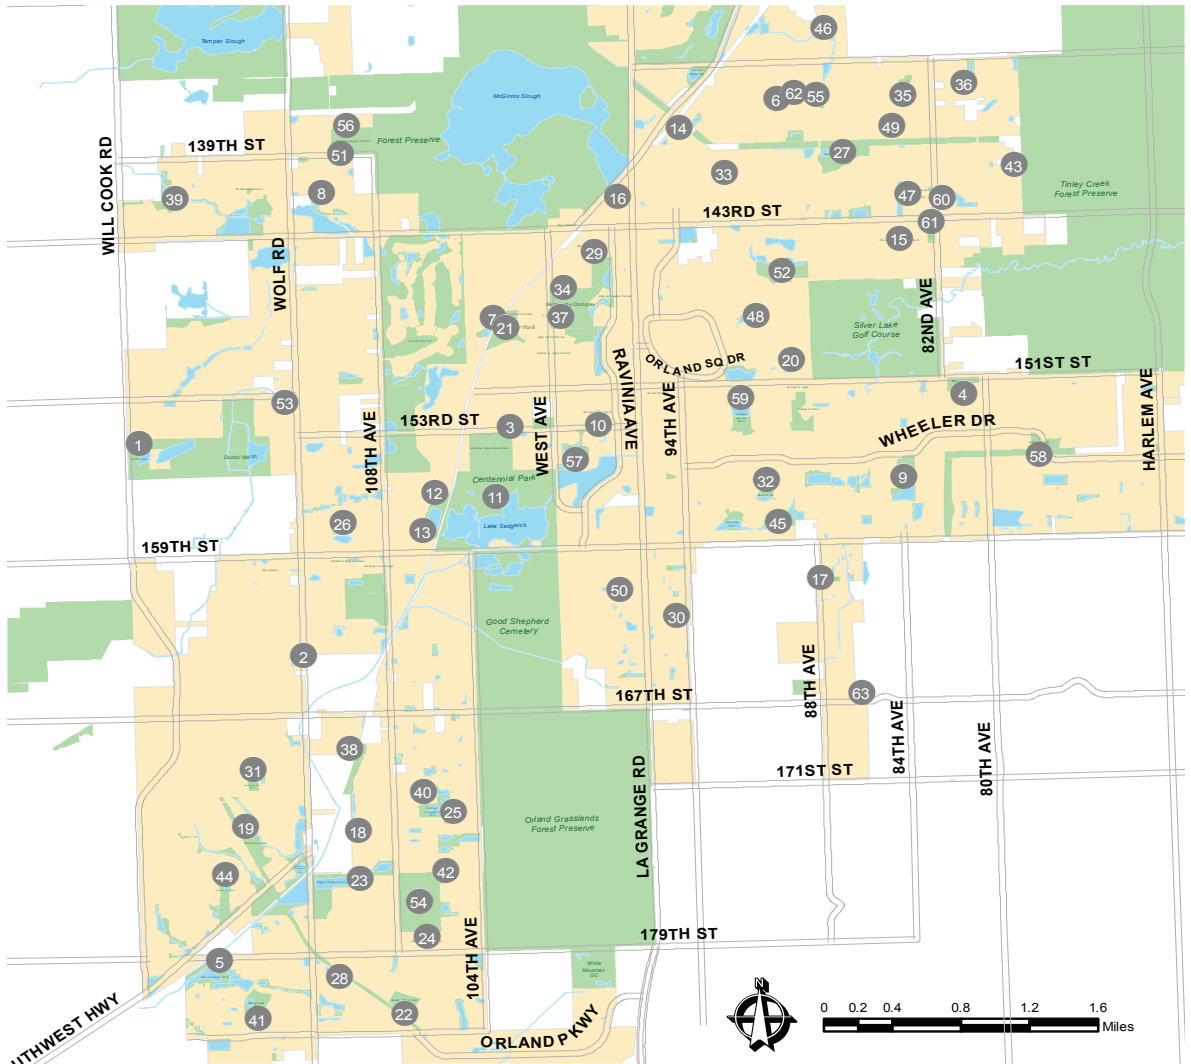

## PARK SITES

	Acreage	Baseball/Softball	Basketball	Bike/Walking Path	Boating	Bocce	Climbing Wall	Drinking Fountain	Fishing	Football Field	Frisbee Golf	Garden Plots	Handicap Swing	Horseshoes	Ice Skating	LaCrosse	Picnic Grills	Pavilion	Playground	Roller Hockey	Skate Park	Sledhill	Soccer Field	Tennis Courts	Volleyball	Water Park	
1. ARBORLAKE - 15300 block of Will Cook Rd.	30			•					•																		
2. AVENEL - Corso Dr. & Wolf Rd.	0.4			•																							
3. BILL YOUNG - 153rd St. & Huntington Ct.	0.3												•						•								
4. BOLEY FARM - 81st Ct. & 151st St.	5.0																										
5. BRECKENRIDGE - Breckenridge Blvd. & Imperial Dr.	1.4			•	2	•							•					•									
6. BRENTWOOD - Pine St. & Lincolnshire Dr.	5.2	1	•										•						•				1	1			
7. BROWN - 147th St. & Raney's Ln.	3.4			•									•						•								
8. BUNRATTY - Fermoy & Bunratty	4.2												•						•								
9. CACHEY - Edgewood & Wheeler Dr.	17.4		•		2	•										•	•	•	•				4	3			
10. CAMENO REAL - El Cameno Ter.	2.5			•															•								
11. CENTENNIAL - 15600 West Ave.	192	9	•	•			•	•					•	•	•			•	•	•	•	•	7		•	•	
12. CENTENNIAL PARK WEST - Somerglen Ln. & Park Station Blvd.	12																										
13. COLETTE HIGHLANDS - Heatherglen Dr. & Park Station Blvd.	2																		•	•							
14. COLONIAL - 139th St. & Charleston Dr.	2.7					1													•	•							
15. COUNTRY CLUB ESTATES - Wooded Path & Country Club Ln.	1.5																		•	•							
16. CRESCENT - 9705 W. 142nd St.	1.0																										
17. CRYSTAL CREEK - Trinity Dr. & Laurel Dr.	1.4																			•							