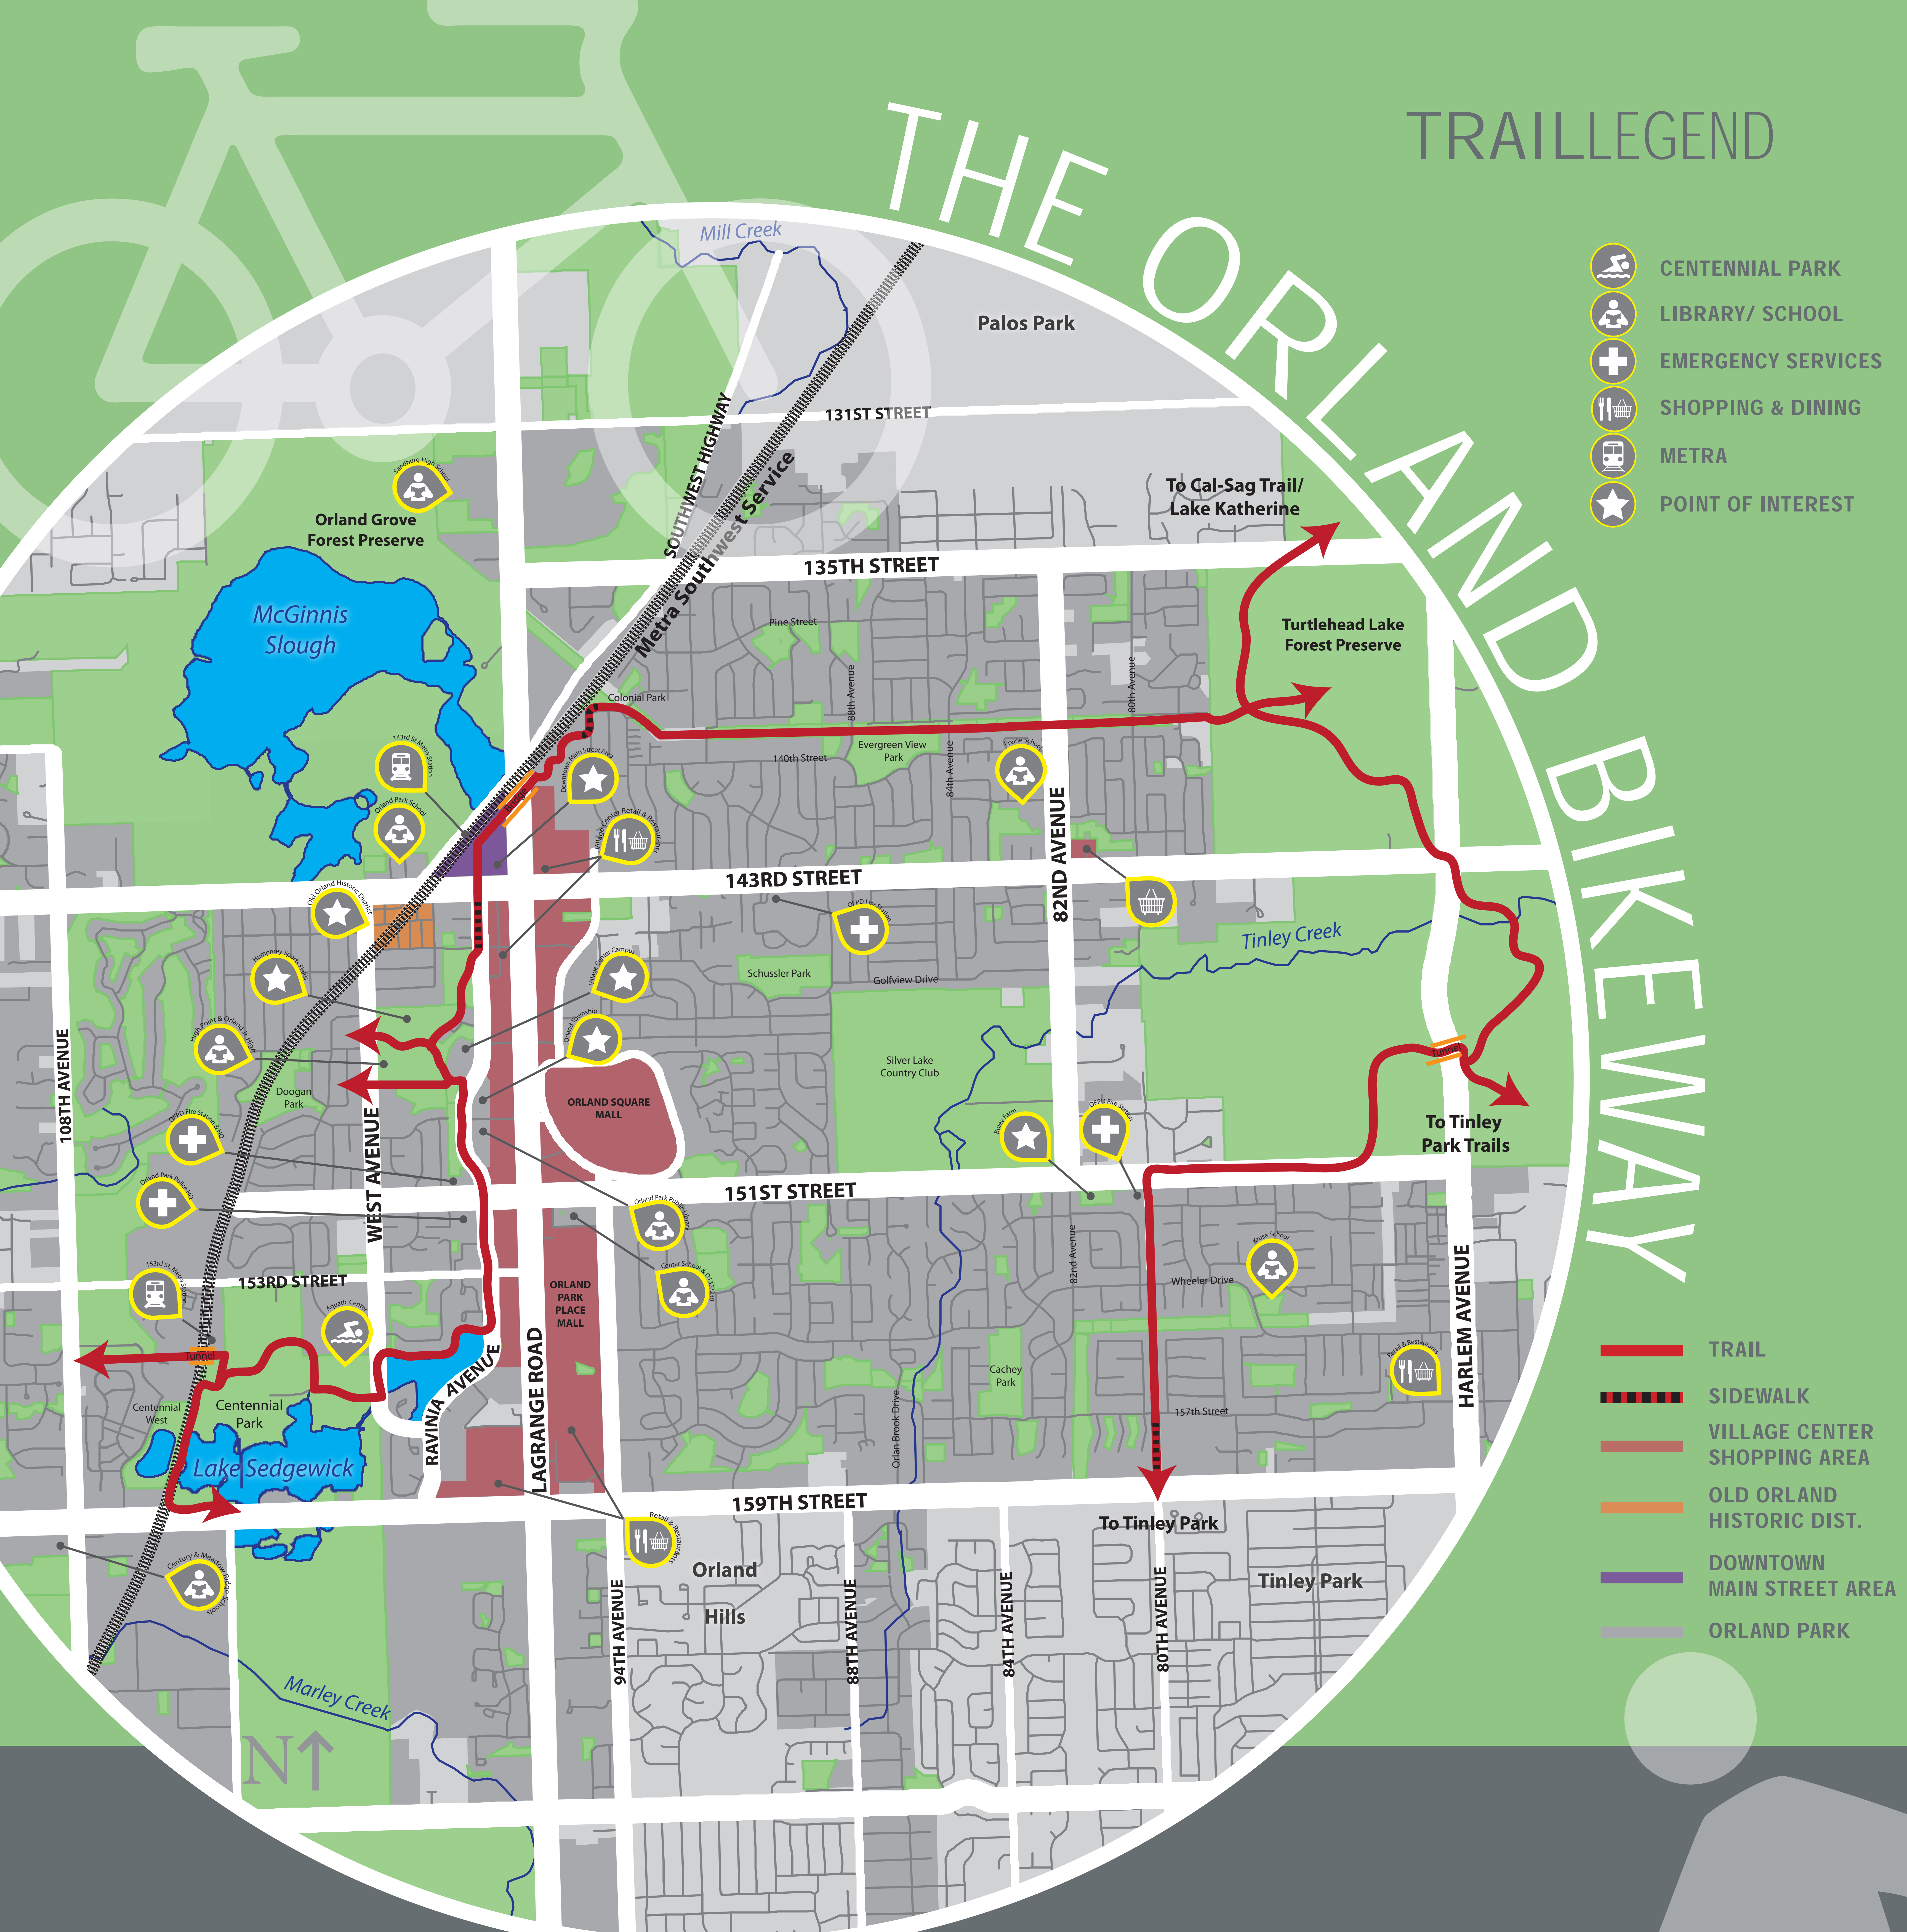

TRAILLEGEND

- CENTENNIAL PARK
- LIBRARY/ SCHOOL
- EMERGENCY SERVICES
- SHOPPING & DINING
- METRA
- POINT OF INTEREST

- TRAIL
- SIDEWALK
- VILLAGE CENTER SHOPPING AREA
- OLD ORLAND HISTORIC DIST.
- DOWNTOWN MAIN STREET AREA
- ORLAND PARK

TRAILETIQUETTE

- 1** OBEY ALL TRAIL AND TRAFFIC SIGNS
- 2** IF YOU STOP, GET OFF THE TRAIL
- 3** KEEP RIGHT AND PASS ON LEFT
- 4** KEEP ANIMALS UNDER CONTROL
- 5** PROTECT YOURSELF & OTHERS
- 6** LOOK BOTH WAYS AT ROAD CROSSINGS
- 7** KEEP THE TRAIL CLEAN
- 8** YIELD TO PEDESTRIANS
- 9** ANNOUNCE YOURSELF
- 10** WATCH FOR VEHICLES
- 11** BE ALERT

TRAILMILES

- 4.4** 80TH AVE./159TH ST. - TURTLEHEAD LAKE
- 1.3** TURTLEHEAD LAKE - EVERGREEN VIEW PARK
- 1.4** EVERGREEN VIEW PARK - BRIDGE/143RD ST. STATION
- 0.8** BRIDGE/143RD ST. STATION - VILLAGE HALL
- 2** VILLAGE HALL - CENTENNIAL PARK/153RD ST. STATION