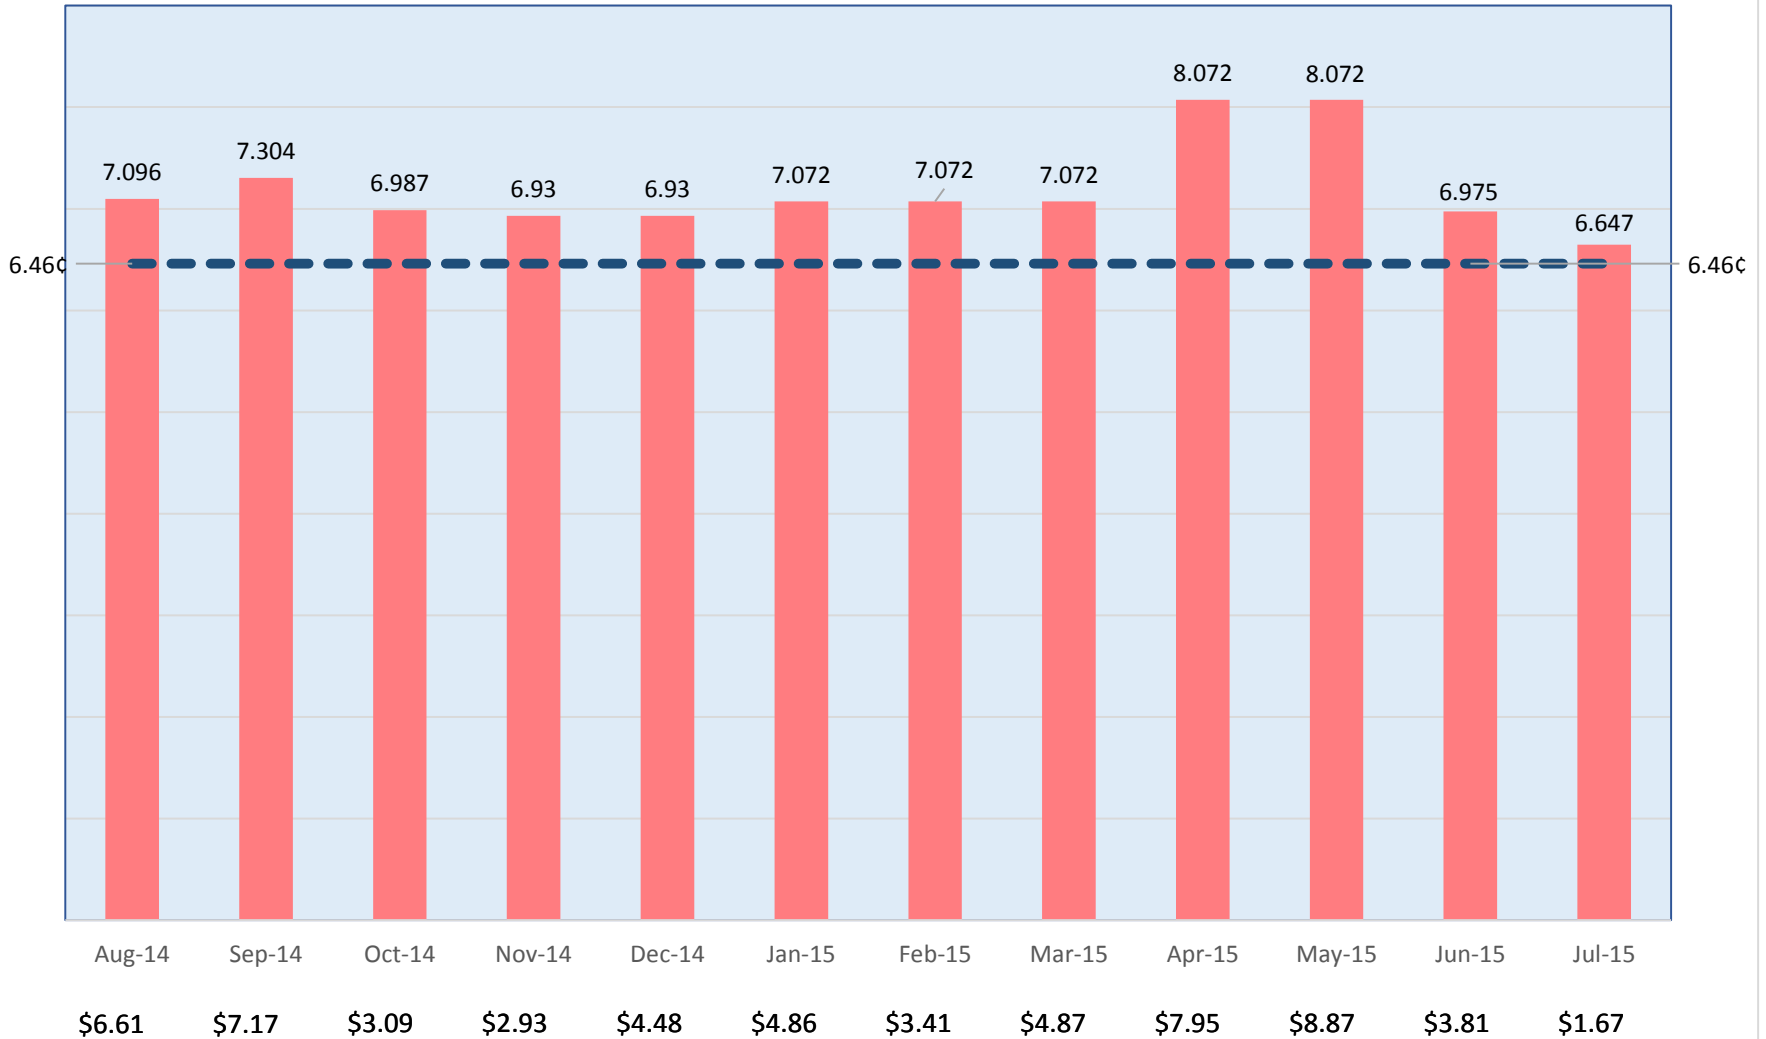

Orland Park vs ComEd Rate, Jul 2015

(Since inception)

*ComEd rate includes supply, transmission, PEA

Resident Savings: \$421
Community savings: \$7,989,720

Resident savings per month
■ ComEd Rate — Aggregation Rate